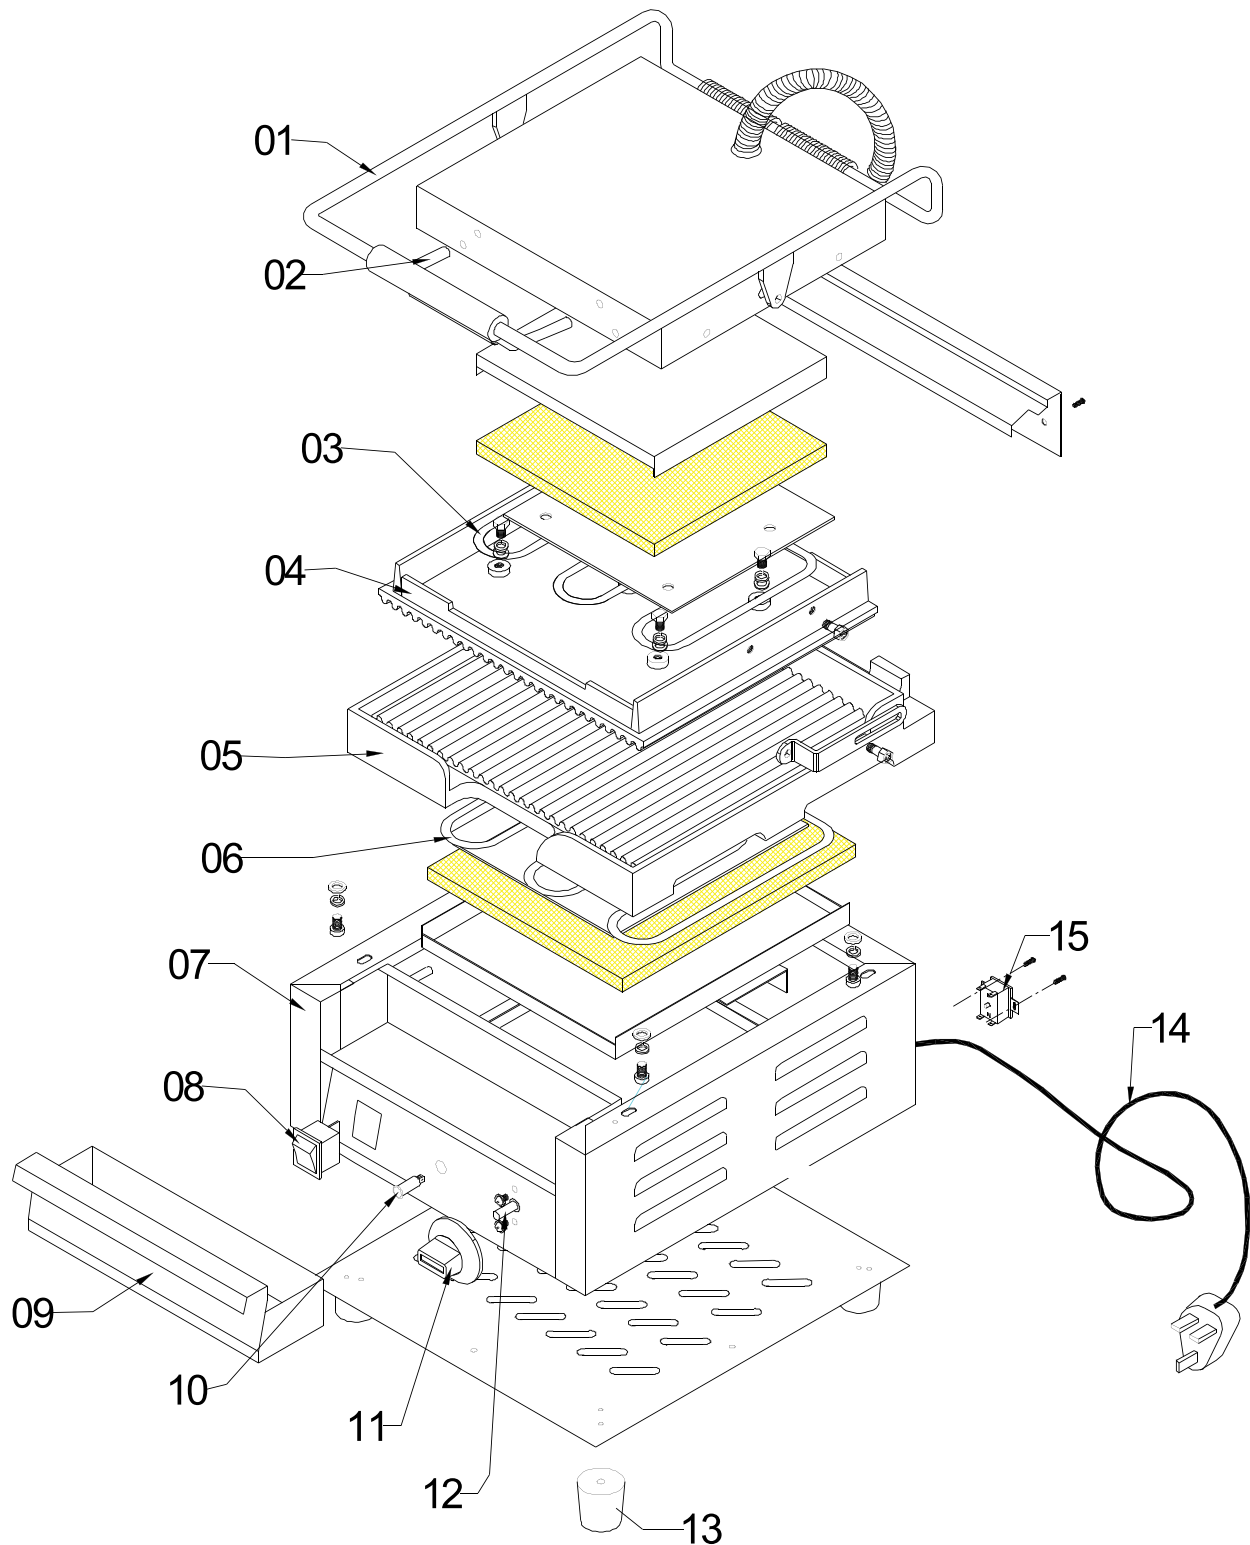

Parts Breakdown

Model PG-CN-0679-F 21465

Parts Breakdown

Model PG-CN-0679-F 21465

Item No.	Description	Position	Item No.	Description	Position	Item No.	Description	Position
20321	Big Handle for 21465	01	20327	Body for 21465	07	20317	Foot for 21465	13
20322	Small Handle for 21465	02	20351	On/Off Switch for 21465	08	20334	Plug and Lead for 21465	14
20323	Top Element for 21465	03	20329	Oil Tray for 21465	09	20335	Thermo Cut Out for 21465	15
20324	Top Cast Iron for 21465	04	20330	Indicator Light for 21465	10	20336	Wire for 21465	16
20325	Bottom Cast Iron for 21465	05	20331	Dial for 21465	11			
20326	Bottom Element for 21465	06	20347	Thermostat for 21465	12			